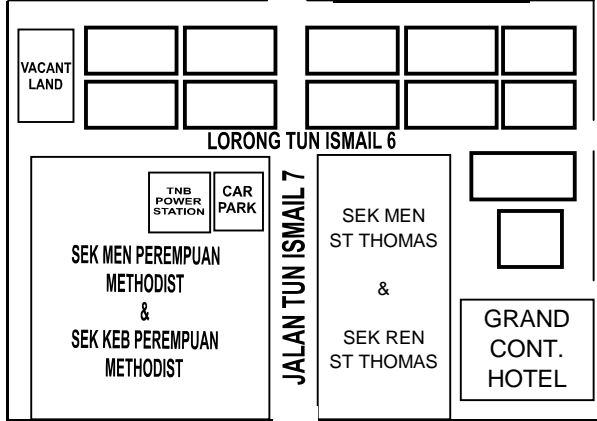

JALAN BUKIT SEKILAU

7-Eleven Store
Lot G21,G22,G22A, Ground Floor
Berjaya Megamall
25000 Kuantan, Pahang

TO
AYER PUTIH

JALAN BUKIT UBI

TO KUANTAN
TOWN

JALAN GAMBUT

WISMA SRI PAHANG
(GOVERNMENT OFFICE)

SHAHZAN
INN
HOTEL

JALAN TUN ISMAIL

JALAN GAMBUT

BERJAYA
MEGAMALL
SHOPPING
COMPLEX

KUANTAN
MEDICAL
CENTRE

MS
GARDEN
HOTEL

JALAN BERSERAH

FROM
KUANTAN TOWN