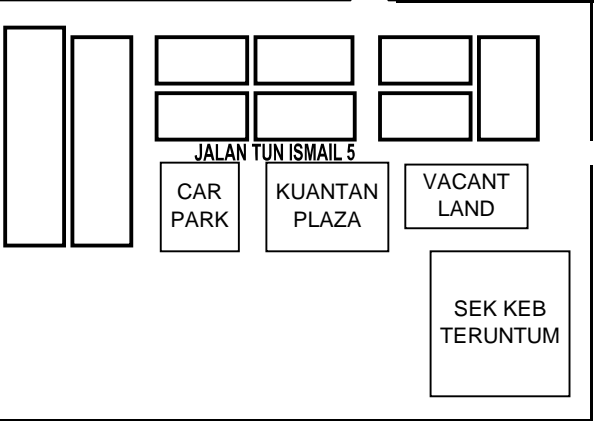

JALAN BUKIT SEKILAU

7-Eleven Store
Lot G21,G22,G22A, Ground Floor
Berjaya Megamall
25000 Kuantan, Pahang

TO
AYER PUTIH

JALAN BUKIT UBI

TO KUANTAN
TOWN

JALAN GAMBUT

WISMA SRI PAHANG
(GOVERNMENT OFFICE)

SHAHZAN
INN
HOTEL

JALAN TUN ISMAIL

JALAN GAMBUT

BERJAYA
MEGAMALL
SHOPPING
COMPLEX

KUANTAN
MEDICAL
CENTRE

MS
GARDEN
HOTEL

JALAN BERSERAH

FROM
KUANTAN TOWN